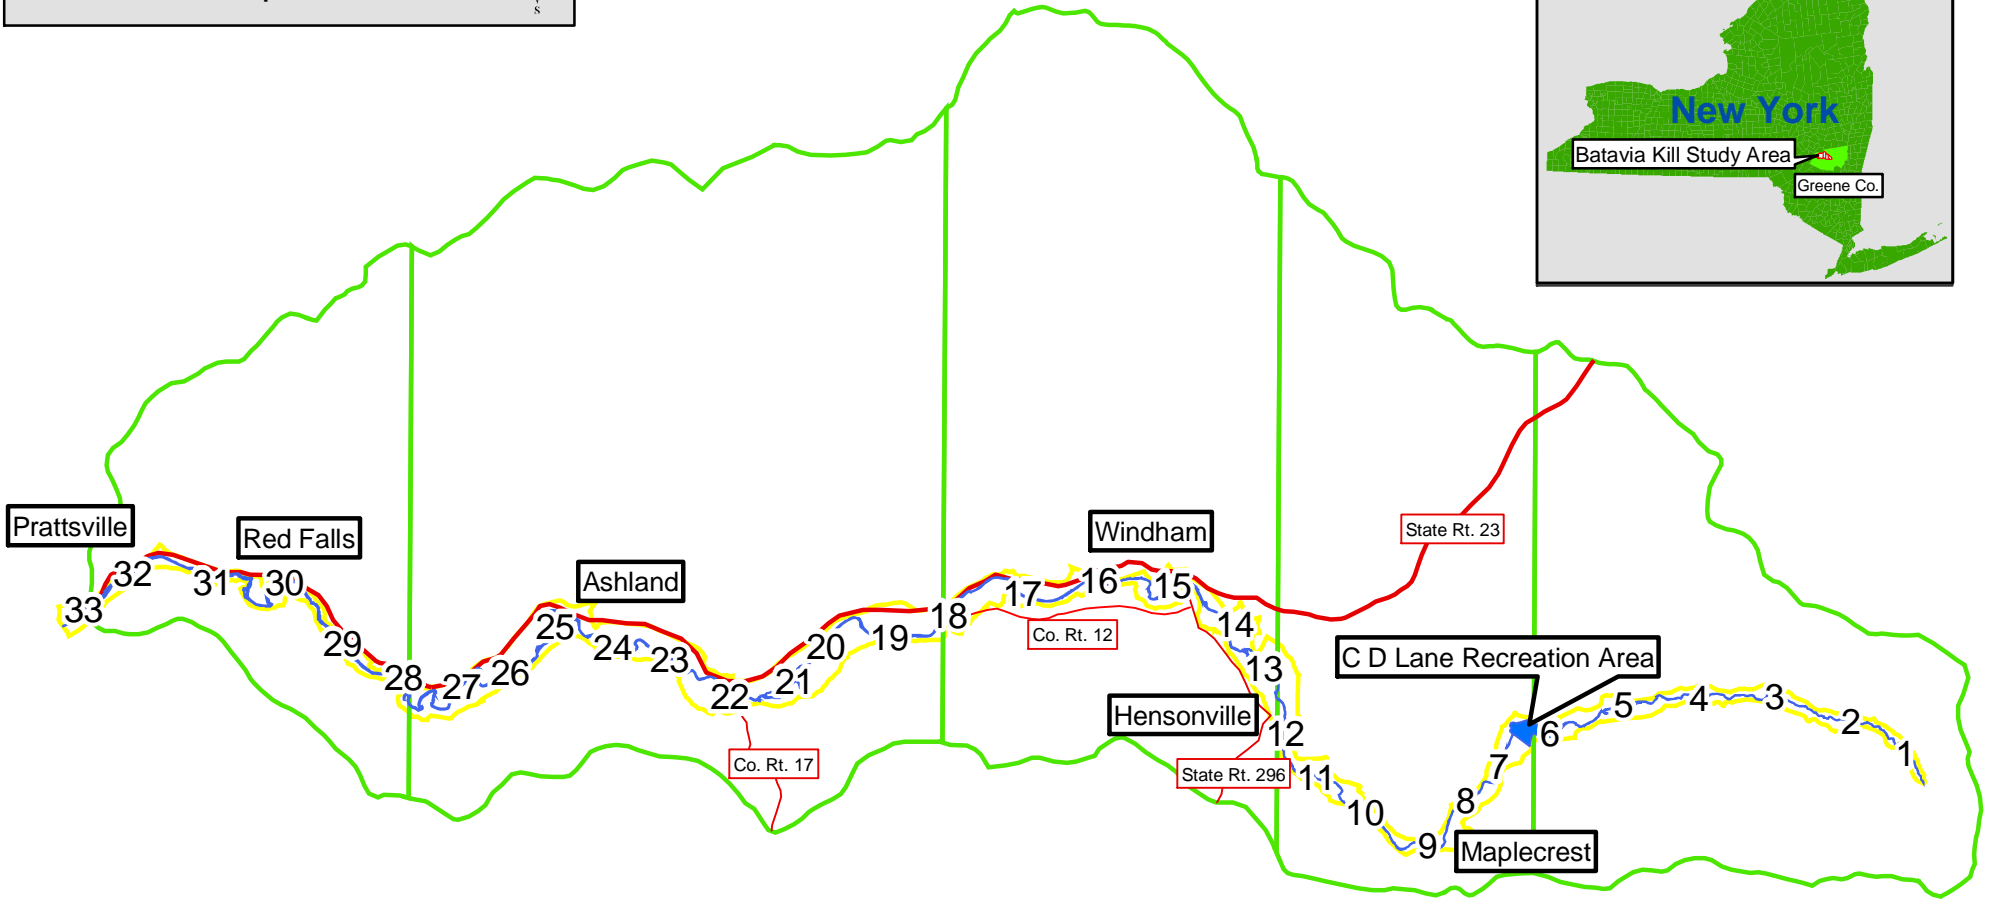

Batavia Kill Map Sheet Index

Study Area Overview

Legend

33 map index number

 Batavia Kill

 Batavia Kill drainage basin/management segments

 major roads

 knotweed study boundary